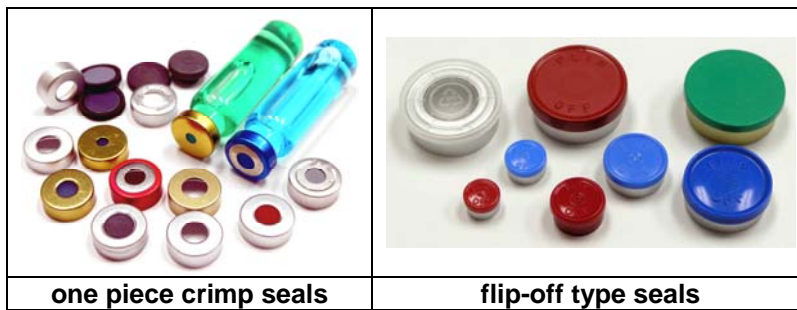

Kebby crimper and de-crimper cross reference

30014-00-K01E	30mm crimp head (pull ring)	
32001-00-C01A 32001-00-K01E 32001-00-D01A 32001-00-L01E	32mm hand crimper for one piece seals 32mm crimp head for one piece seals 32mm hand de-crimper 32mm de-crimper head	
32002-00-K01E	32mm crimp head for flip-off seals	
32003-00-K01E	32mm crimp head for flip-tear-off seals	
32014-00-K01E	32mm crimp head for pull ring seals	

**Note: Not all crimper and de-crimper size and seal type options are listed.
Please contact us if you do not see the items you are looking for.**

Seals size is measured and determined by inside diameter of aluminum skirt.

**Kebby Industries, Inc
4075 Kilburn Ave
Rockford, IL 61101**

**Phone- 815-963-1466
Fax- 815-962-3490**

Email- sales@kebyindustries.com

URL- www.kebyindustries.com